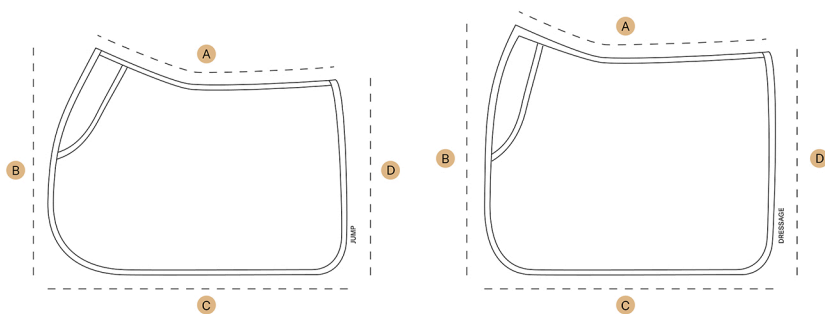

SIZEGUIDE HORSE

SADDLE PADS

Our saddle pads are all designed with elevated withers and have our unique stop cushions instead of regular velcro straps. Besides a perfect fit, the underside surface is treated with an antibacterial and Quick-dry protection to help keep your horse dry and comfortable.

JUMP

PS OF SWEDEN measurements:

SIZE	COB	FULL
A – SPINE LENGTH	56	61
B – HALF FRONT	50-52.5	55-57.5
C – HORIZONTAL	64	69
D – HALF BACK	46	51

DRESSAGE

PS OF SWEDEN measurements:

SIZE	COB	FULL
A – SPINE LENGTH	59	64
B – HALF FRONT	62	67-68
C – HORIZONTAL	64-65	69
D – HALF BACK	55	59-60.5